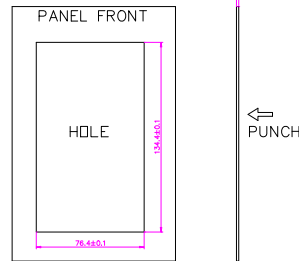

SV-iS7 Series

PANEL CUTOUT

COMPLETE INSTALLATION

IS7 REMOTE LOADER BRACKET