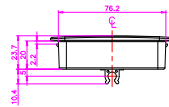

SV-iS7 Series

PANEL CUTOUT

COMPLETE INSTALLATION

IS7 REMOTE LOADER BRACKET