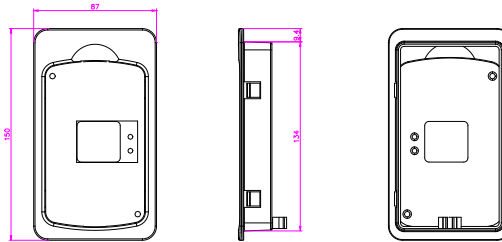

SV-iS7 Series

PANEL CUTOUT

COMPLETE INSTALLATION

IS7 REMOTE LOADER BRACKET